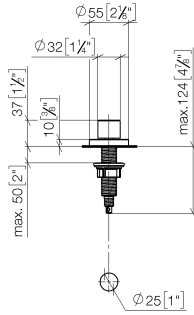

Strainer waste with control handle - Brushed Champagne (22kt Gold)

ELIO

10 710 970

- control for single basin
- including adapter for Bowden cable

Fits ELIO, ENO, MEM, META SQUARE, SYNC, TARA and TARA ULTRA

Fits: ELIO, MEM, TARA, TARA ULTRA, META SQUARE

	Brushed Champagne (22kt Gold)	10 710 970-46
	Chrome	10 710 970-00
	Brushed Platinum	10 710 970-06
	Platinum	10 710 970-08
	Durabross (23kt Gold)	10 710 970-09
	Dark Chrome	10 710 970-19
	Brushed Durabross (23kt Gold)	10 710 970-28
	Matte Black	10 710 970-33
	Champagne (22kt Gold)	10 710 970-47
	Brushed Chrome	10 710 970-93
	Brushed Dark Platinum	10 710 970-99

10 710 970

mm [inches]

10 710 970

Parts for other finishes can be found here: [Chrome](#)

Spare parts list

No.	Item Number	Name	Quantity used	Delivery time
1	09 20 97 030-46	handle	1	60
2	90 12 12 002 00 90	fixing cap	1	2
3	09 27 87 006-46	rosette	1	30
4	90 14 10 043 00 90	seal	1	2
5	09 14 10 042 90	seal	1	2
6	09 29 06 087-46	spindle	1	-
Spare part can no longer be ordered, please order the replacement item				
7	04 30 01 029 00 90	adaptor	1	2
8	09 24 03 175 90	adaptor	1	2
9	09 11 10 073-07	connection	1	30
10	09 11 10 074-07	connection	1	30
11	09 11 10 079-07	connection	1	30
12	09 30 11 087 90	disc	1	2
13	09 23 30 024-07	nut	1	30